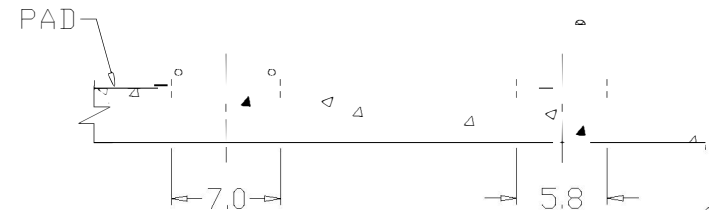

www.bbelec.com
888.391.3802

LOAD CENTER
50AMP. BREAKER 2-POLE
30AMP. BREAKER 1-POLE
20AMP. BREAKER 1-POLE

14-50P.
50AMP.
RECEPTACLE

LOOP FEED LUG
TERMINAL BAR

100AMP. PING TYPE
METER SOCKET

5-20P2GFI
20AMP.
GFI DUPLEX

R32U
30AMP.
RECEPTACLE

1/2" MOUNTING
HOLE (4X)

WIRE RANGE TABLE

CONNECTOR	COPPER		ALUMINUM	
	SOLID	STRAND	SOLID	STRAND
LINE	---	6-1/0		6 1/0
LOAD	14-10	14-10		
NEUTRAL	14-4	14-4	14 4	14 4
EQUIP. GRND	12-2	12-2	12 2	12 2
POST LINE CONNECTORS SUITABLE FOR LOOP FEED	#1-3/0	KCMIL	#1 3/0	KCMIL
EQUIP. GRND	12-2	12 2	12 2	12 2

NOTES PAD MOUNTED POST

MIDWEST ELECTRIC
PRODUCTS, INC.
Mankato, MN

* = Critical To Quality
Unless Otherwise
Specified
Tolerances On
3 Pl. Decimals ± .010
2 Pl. Decimals ± .030
Fractions ± 1/32
Angles ± 1/2°
Holes ± .003
Dimensions Are In Inches