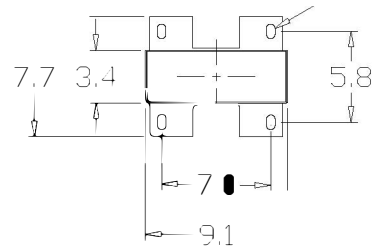

www.bbelec.com
888.391.3802

LOAD CENTER
50AMP. BREAKER 2-POLE
30AMP. BREAKER 1-POLE
20AMP. BREAKER 1-POLE

14-50P.
50AMP.
RECEPTACLE

LOOP FEED LUG
TERMINAL BAR

100AMP. PING TYPE
METER SOCKET

5-20P2GFI
20AMP.
GFI DUPLEX

R32U
30AMP.
RECEPTACLE

1/2" MOUNTING
HOLE (4X)

WIRE RANGE TABLE

CONNECTOR	COPPER		ALUMINUM	
	SOLID	STRAND	SOLID	STRAND
LINE	---	6-1/0		6 1/0
LOAD	14-10	14-10		
NEUTRAL	14-4	14-4	14 4	14 4
EQUIP. GRND	12-2	12-2	12 2	12 2
POST LINE CONNECTORS SUITABLE FOR LOOP FEED	#1-3/0	KCMIL	#1 3/0	KCMIL
EQUIP. GRND	12-2	12 2	12 2	12 2

NOTES PAD MOUNTED POST

MIDWEST ELECTRIC
PRODUCTS, INC.
Mankato, MN

* = Critical To Quality
Unless Otherwise
Specified
Tolerances On
3 Pl. Decimals ± .010
2 Pl. Decimals ± .030
Fractions ± 1/32
Angles ± 1/2°
Holes ± .003
Dimensions Are In Inches